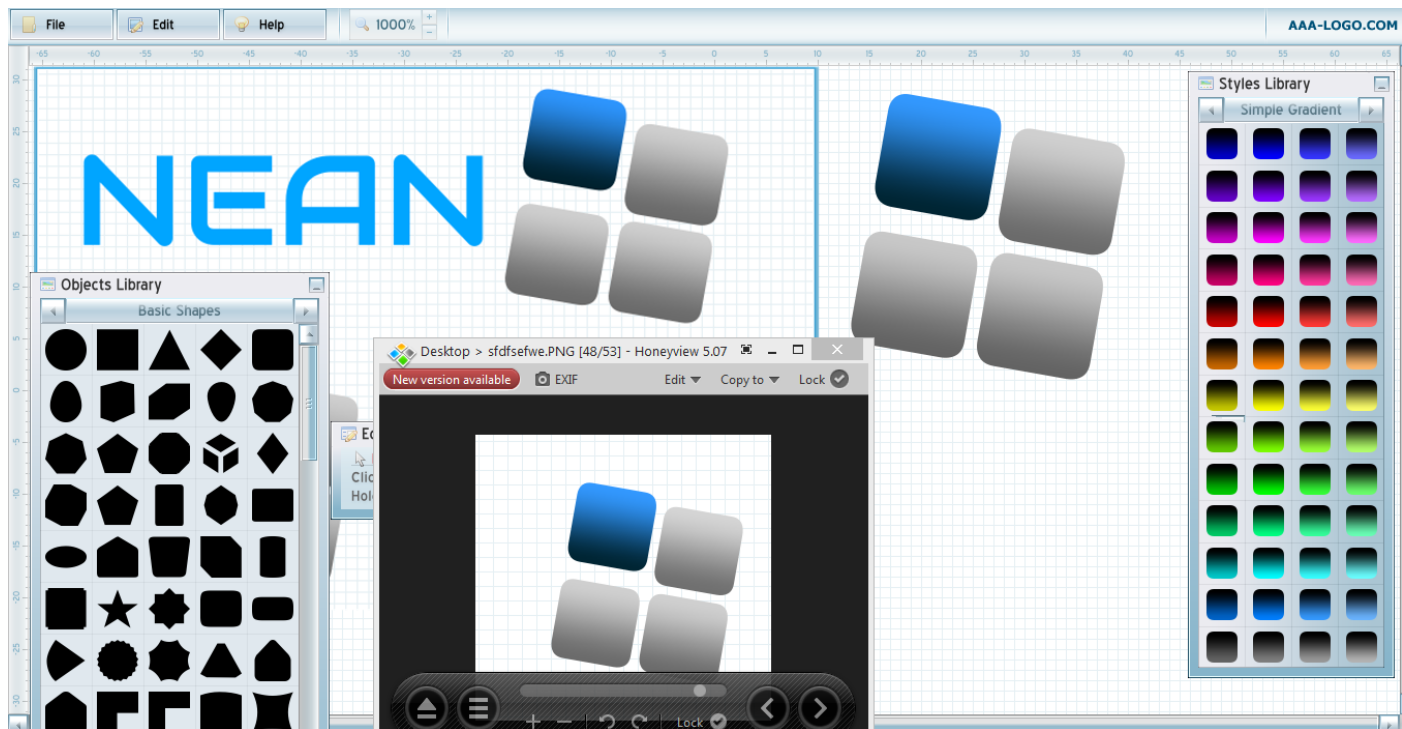

This icon is rotated 10 degrees to the right (clockwise)